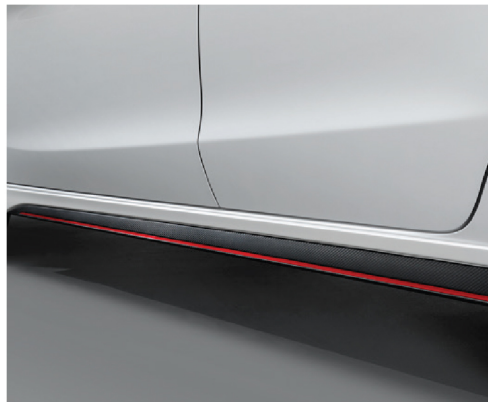

GENUINE PARTS

MIRAGE

2023 GENUINE ACCESSORIES

Scuff Plate
MZ330441

MSRP
\$100.00

Side Effects (Body Color & Carbon w/ Red Stripe)

MZ331365: Black
MZ331368: Blue
MZ331367: Gray
MZ331369: Red
MZ331371: Wine
MZ331366: Silver
MZ331364: White
MZ331370: Yellow